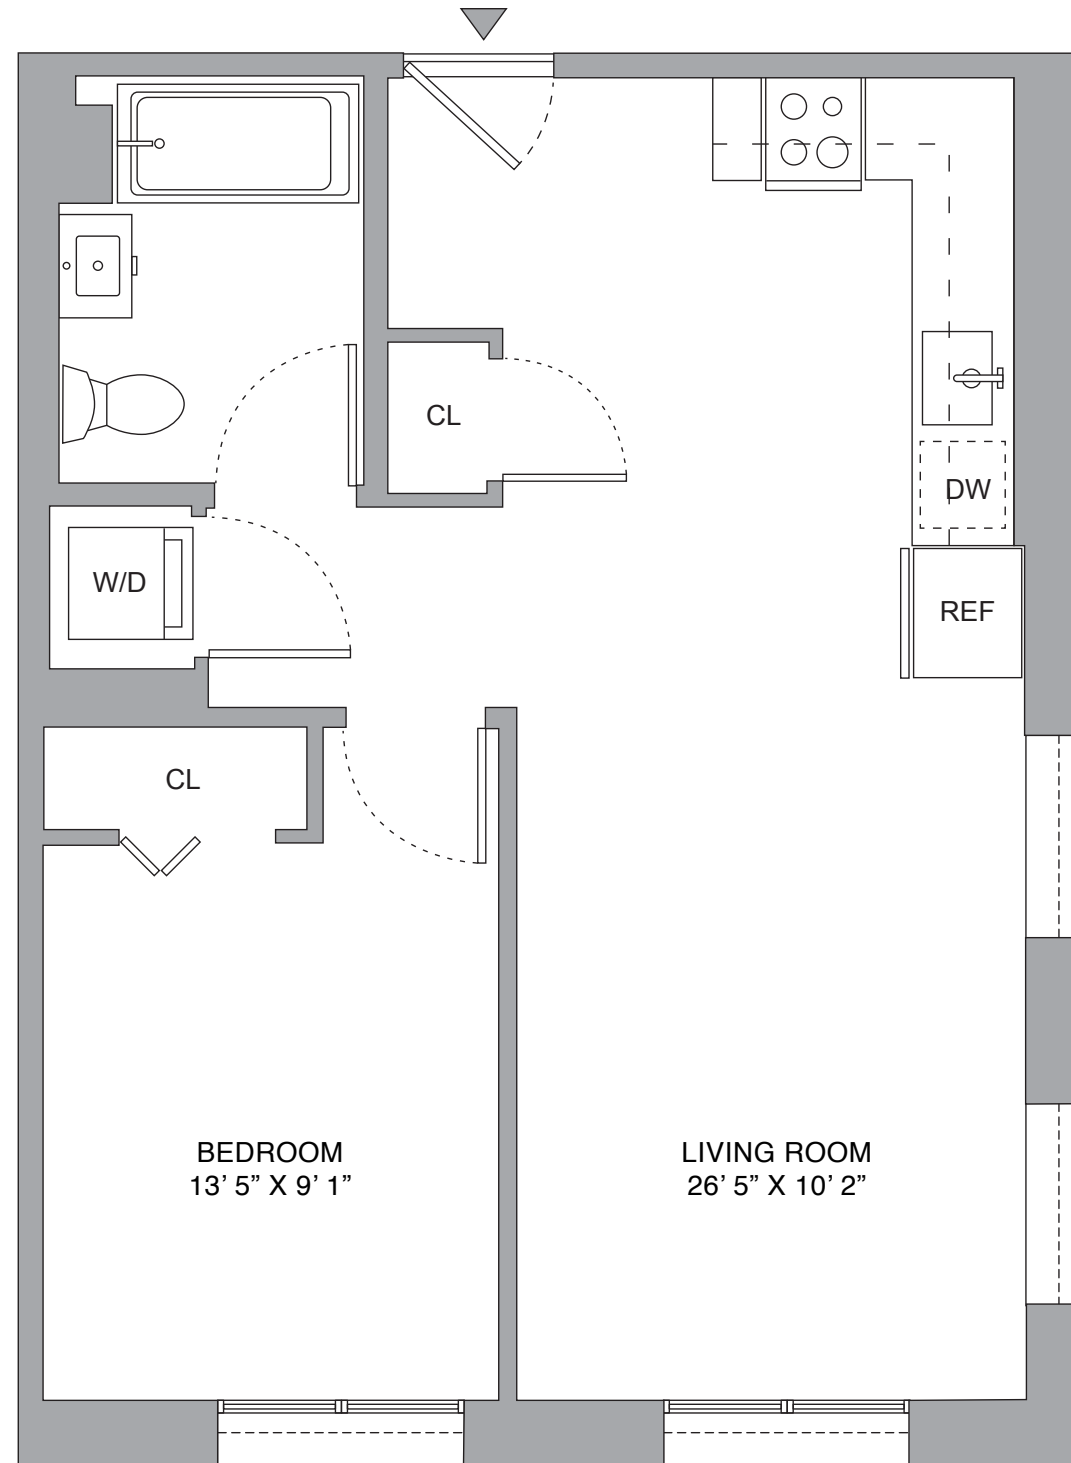

Residence F
Floor 7
1 Bedroom • 1 Bath

RESIDENCES:

- 7" Wide Plank Flooring
- In-home Washer/dryer
- Custom Solar Shades
- 9' Ceilings in Major Rooms
- Central Heat and Air Conditioning

KITCHENS:

- Stainless Steel Appliances
- Custom Finish Cabinetry
- Quartz Countertops & Backsplash