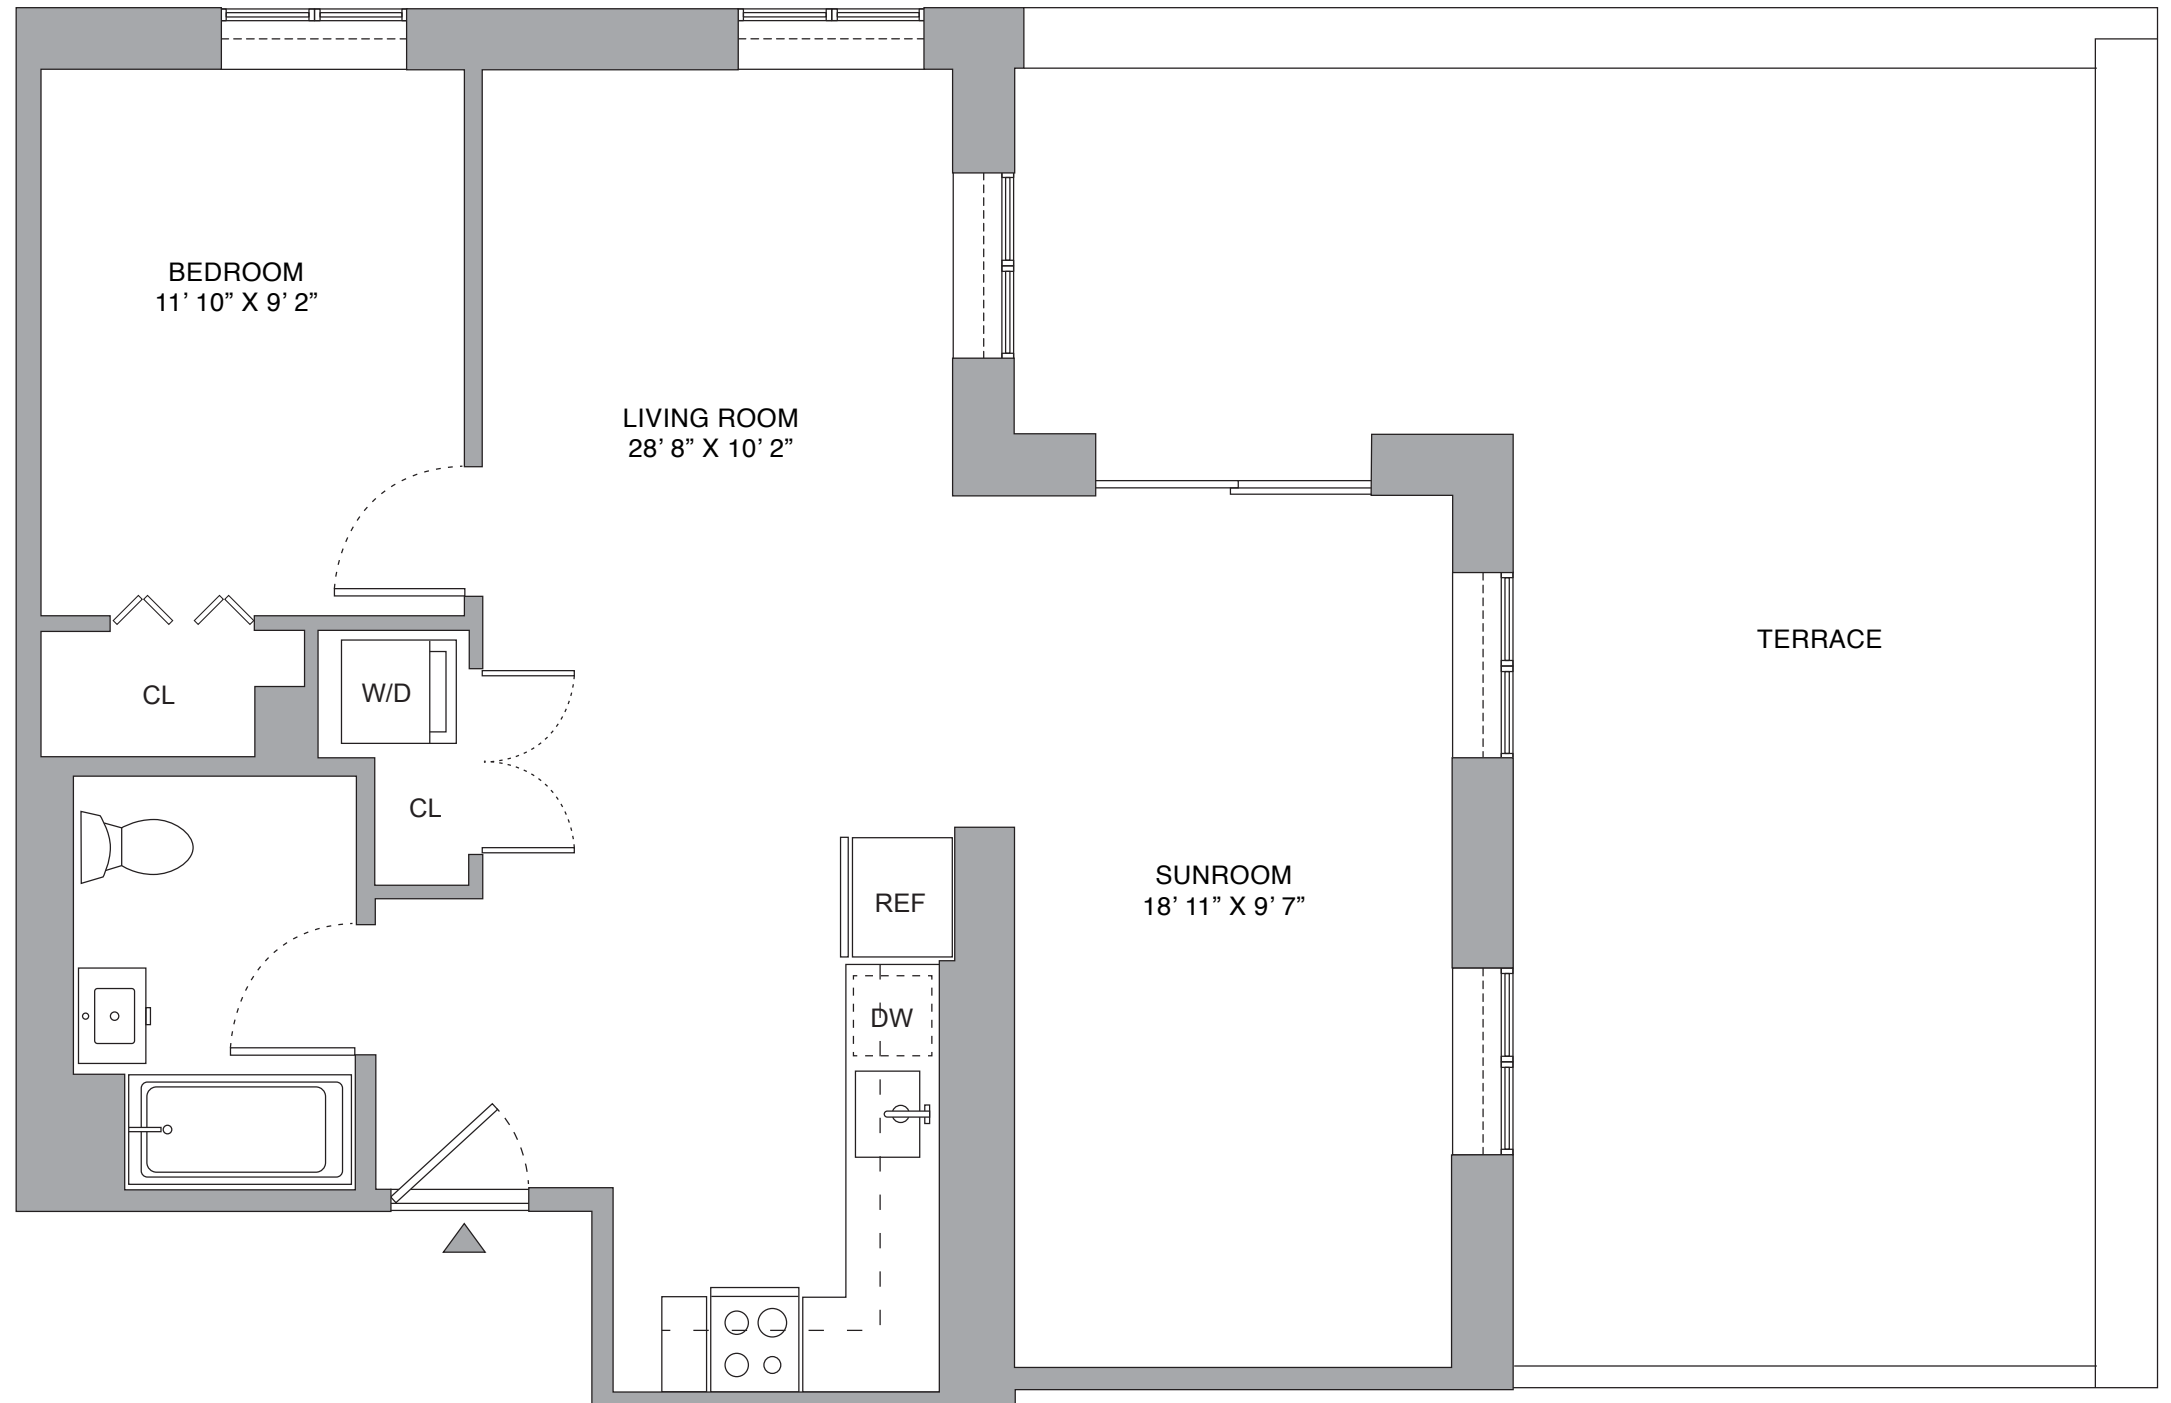

Residence G
Floor 6
1 Bedroom • 1 Bath • Sunroom • Terrace

RESIDENCES:

- 7" Wide Plank Flooring
- In-home Washer/dryer
- Custom Solar Shades
- 9' Ceilings in Major Rooms
- Central Heat and Air Conditioning

KITCHENS:

- Stainless Steel Appliances
- Custom Finish Cabinetry
- Quartz Countertops & Backsplash

645 PARK PLACE, BROOKLYN, NY 11238

645ParkPlace.com

718.400.0711

All dimensions are approximate and subject to construction tolerances. Renderings are for illustrative purposes.