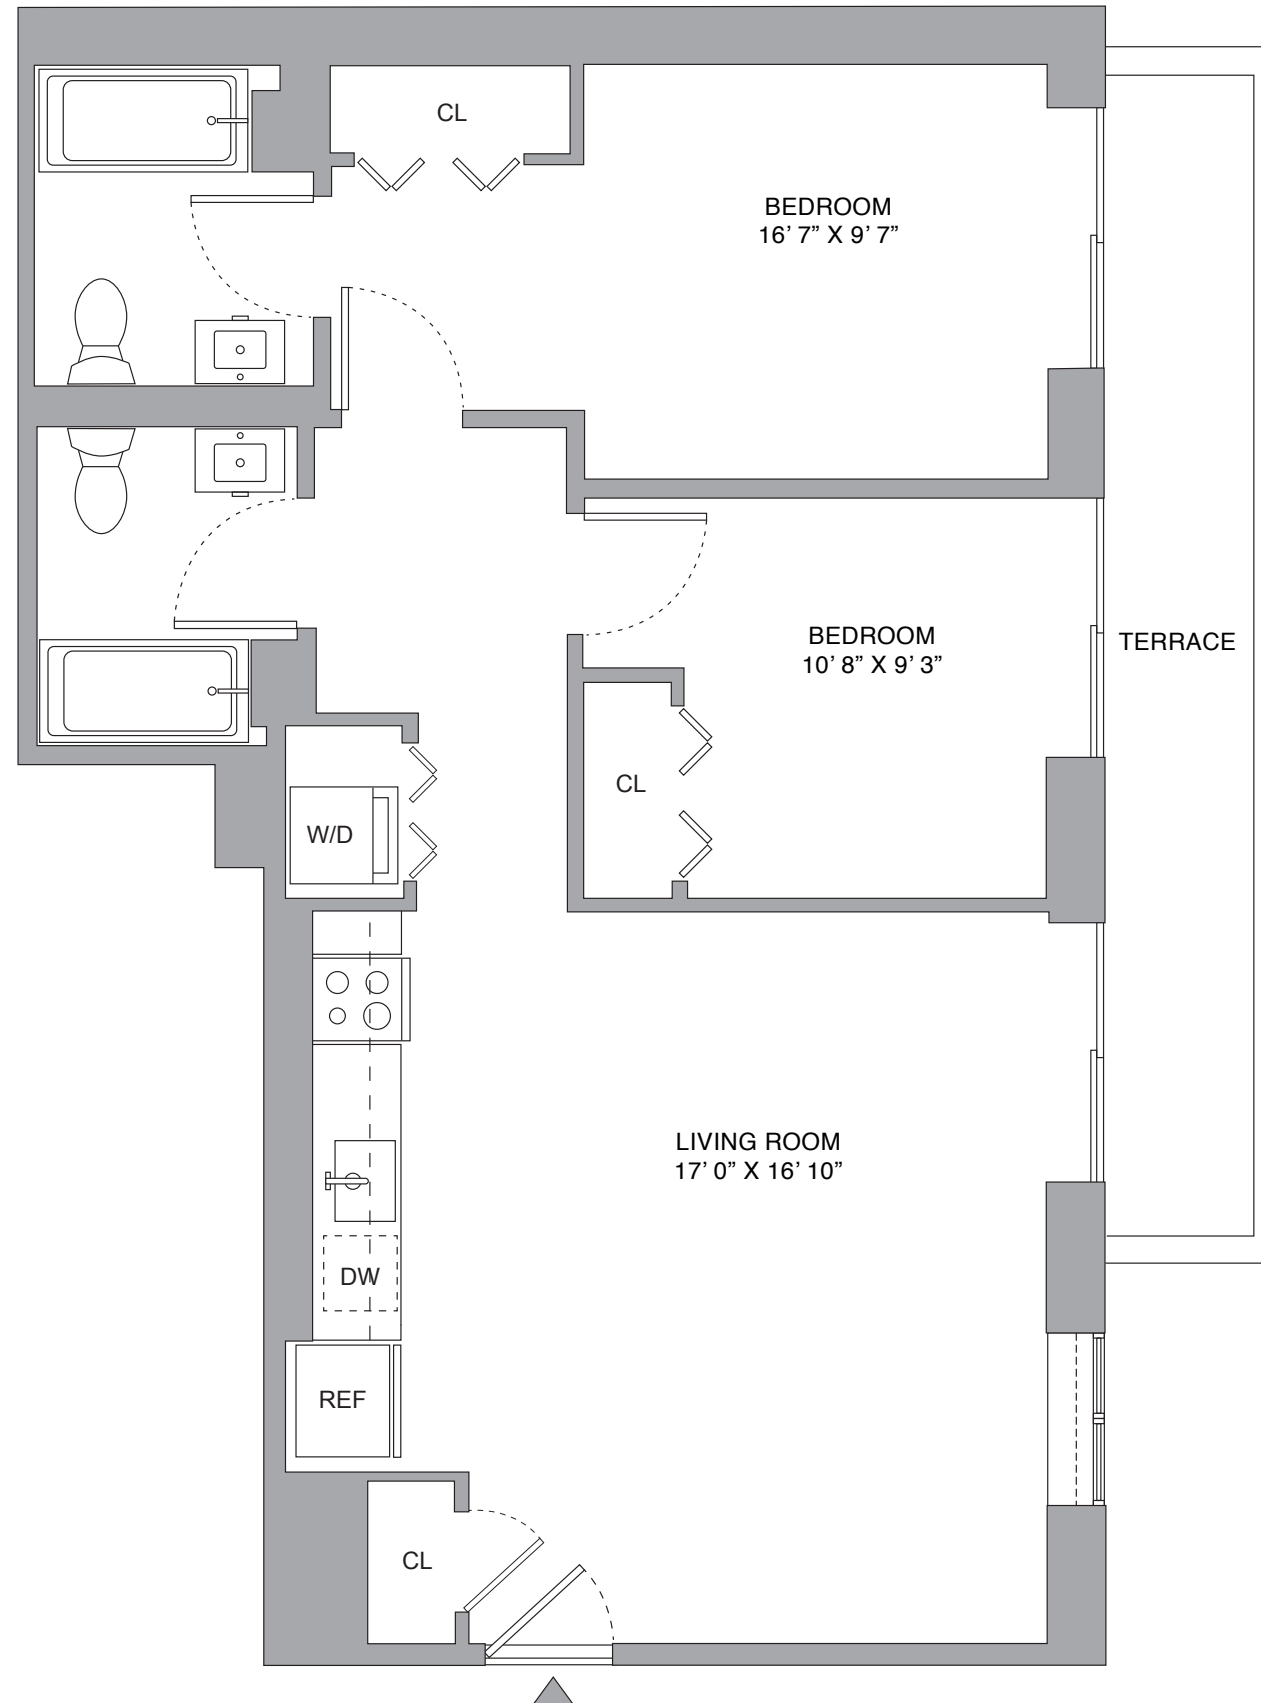

Residence J
Floor 3 - 5
2 Bedrooms • 2 Baths • Terrace

RESIDENCES:

- 7" Wide Plank Flooring
- In-home Washer/dryer
- Custom Solar Shades
- 9' Ceilings in Major Rooms
- Central Heat and Air Conditioning

KITCHENS:

- Stainless Steel Appliances
- Custom Finish Cabinetry
- Quartz Countertops & Backsplash

645 PARK PLACE, BROOKLYN, NY 11238

645ParkPlace.com

718.400.0711

All dimensions are approximate and subject to construction tolerances. Renderings are for illustrative purposes.