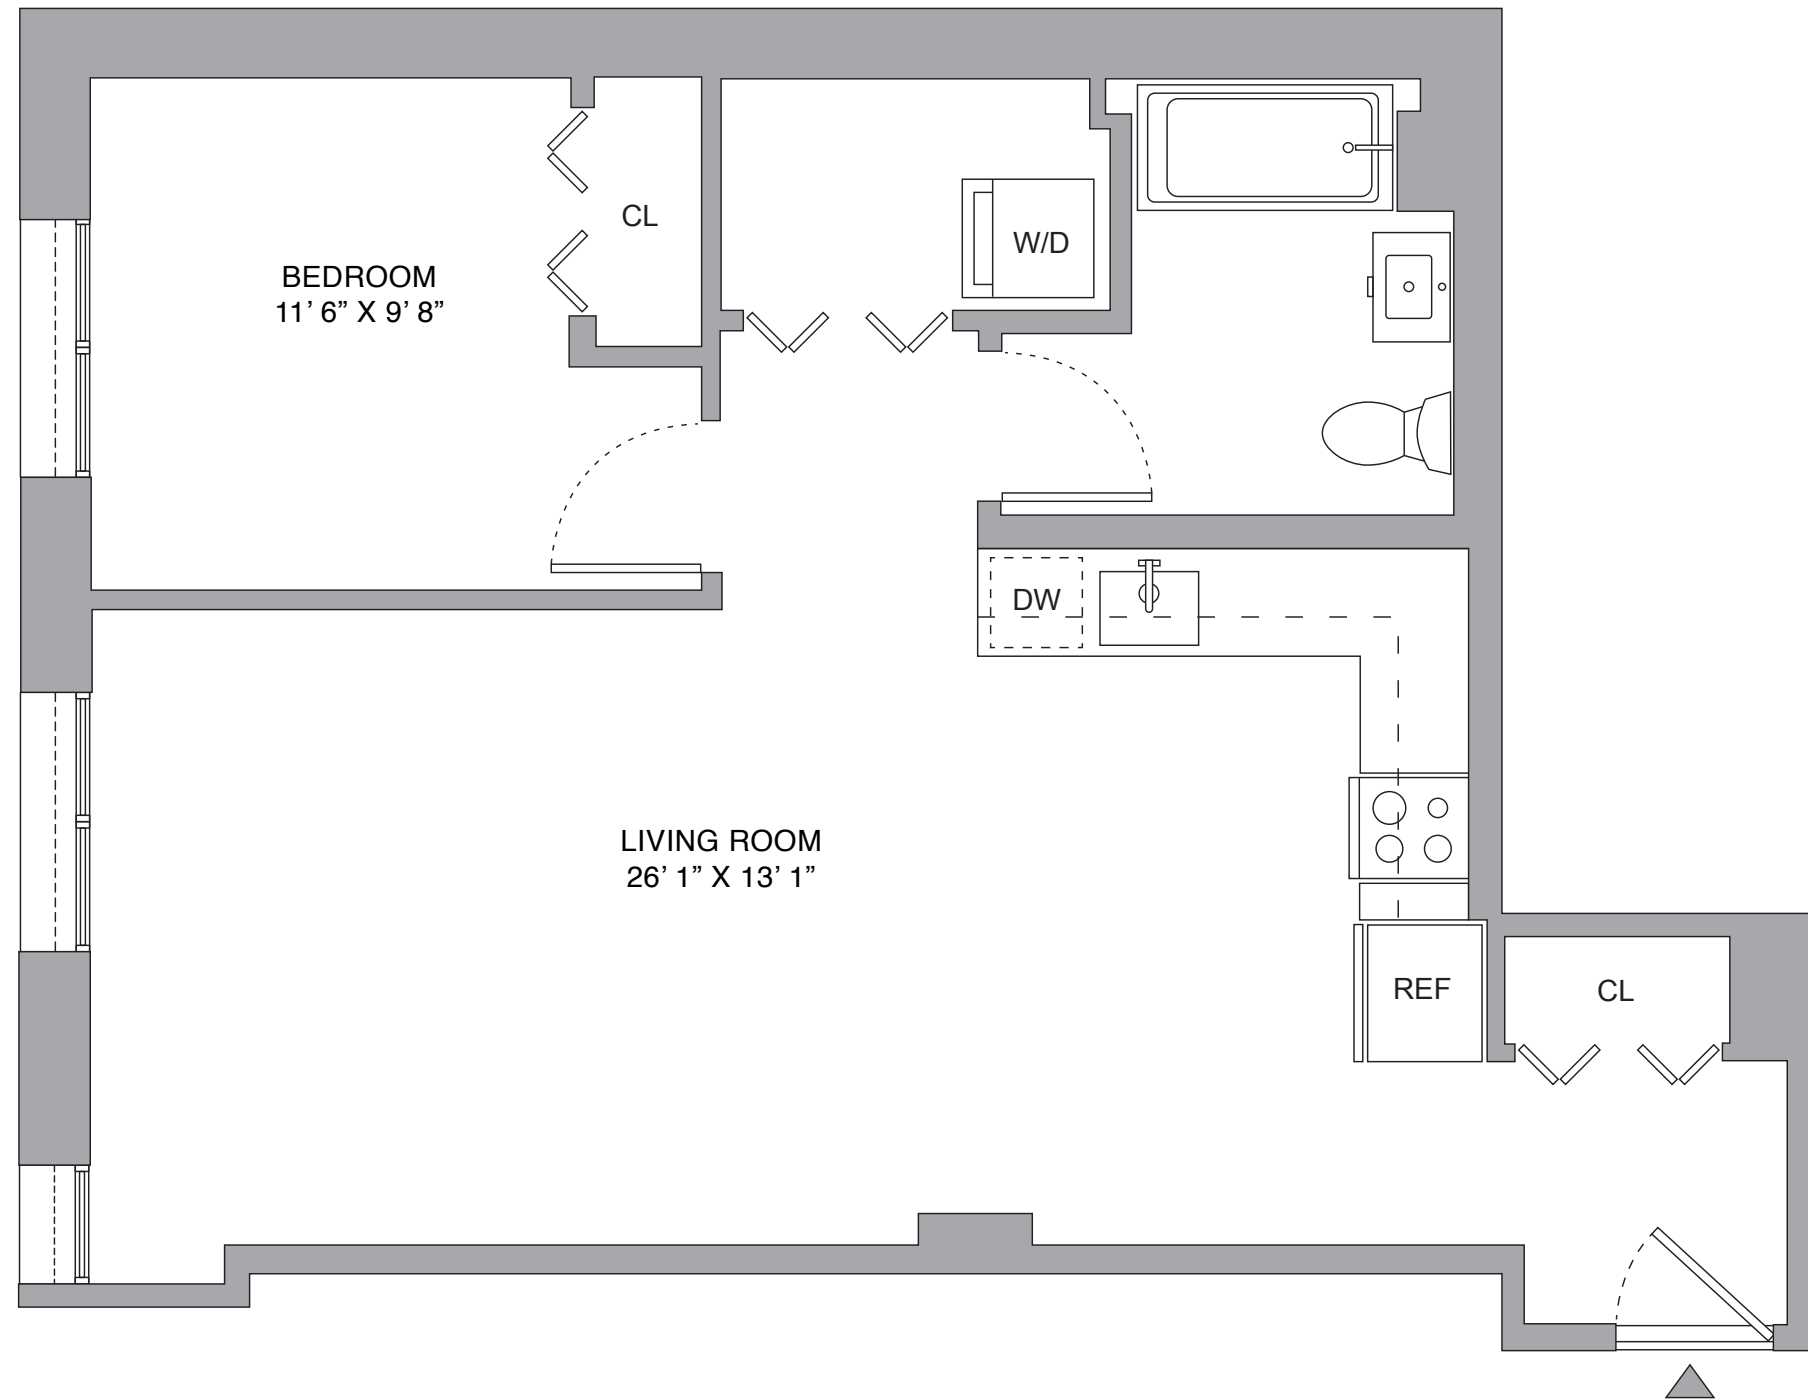

Residence A
Floor 2 - 7
1 Bedroom • 1 Bath

RESIDENCES:

- 7" Wide Plank Flooring
- In-home Washer/dryer
- Custom Solar Shades
- 9' Ceilings in Major Rooms
- Central Heat and Air Conditioning

KITCHENS:

- Stainless Steel Appliances
- Custom Finish Cabinetry
- Quartz Countertops & Backsplash